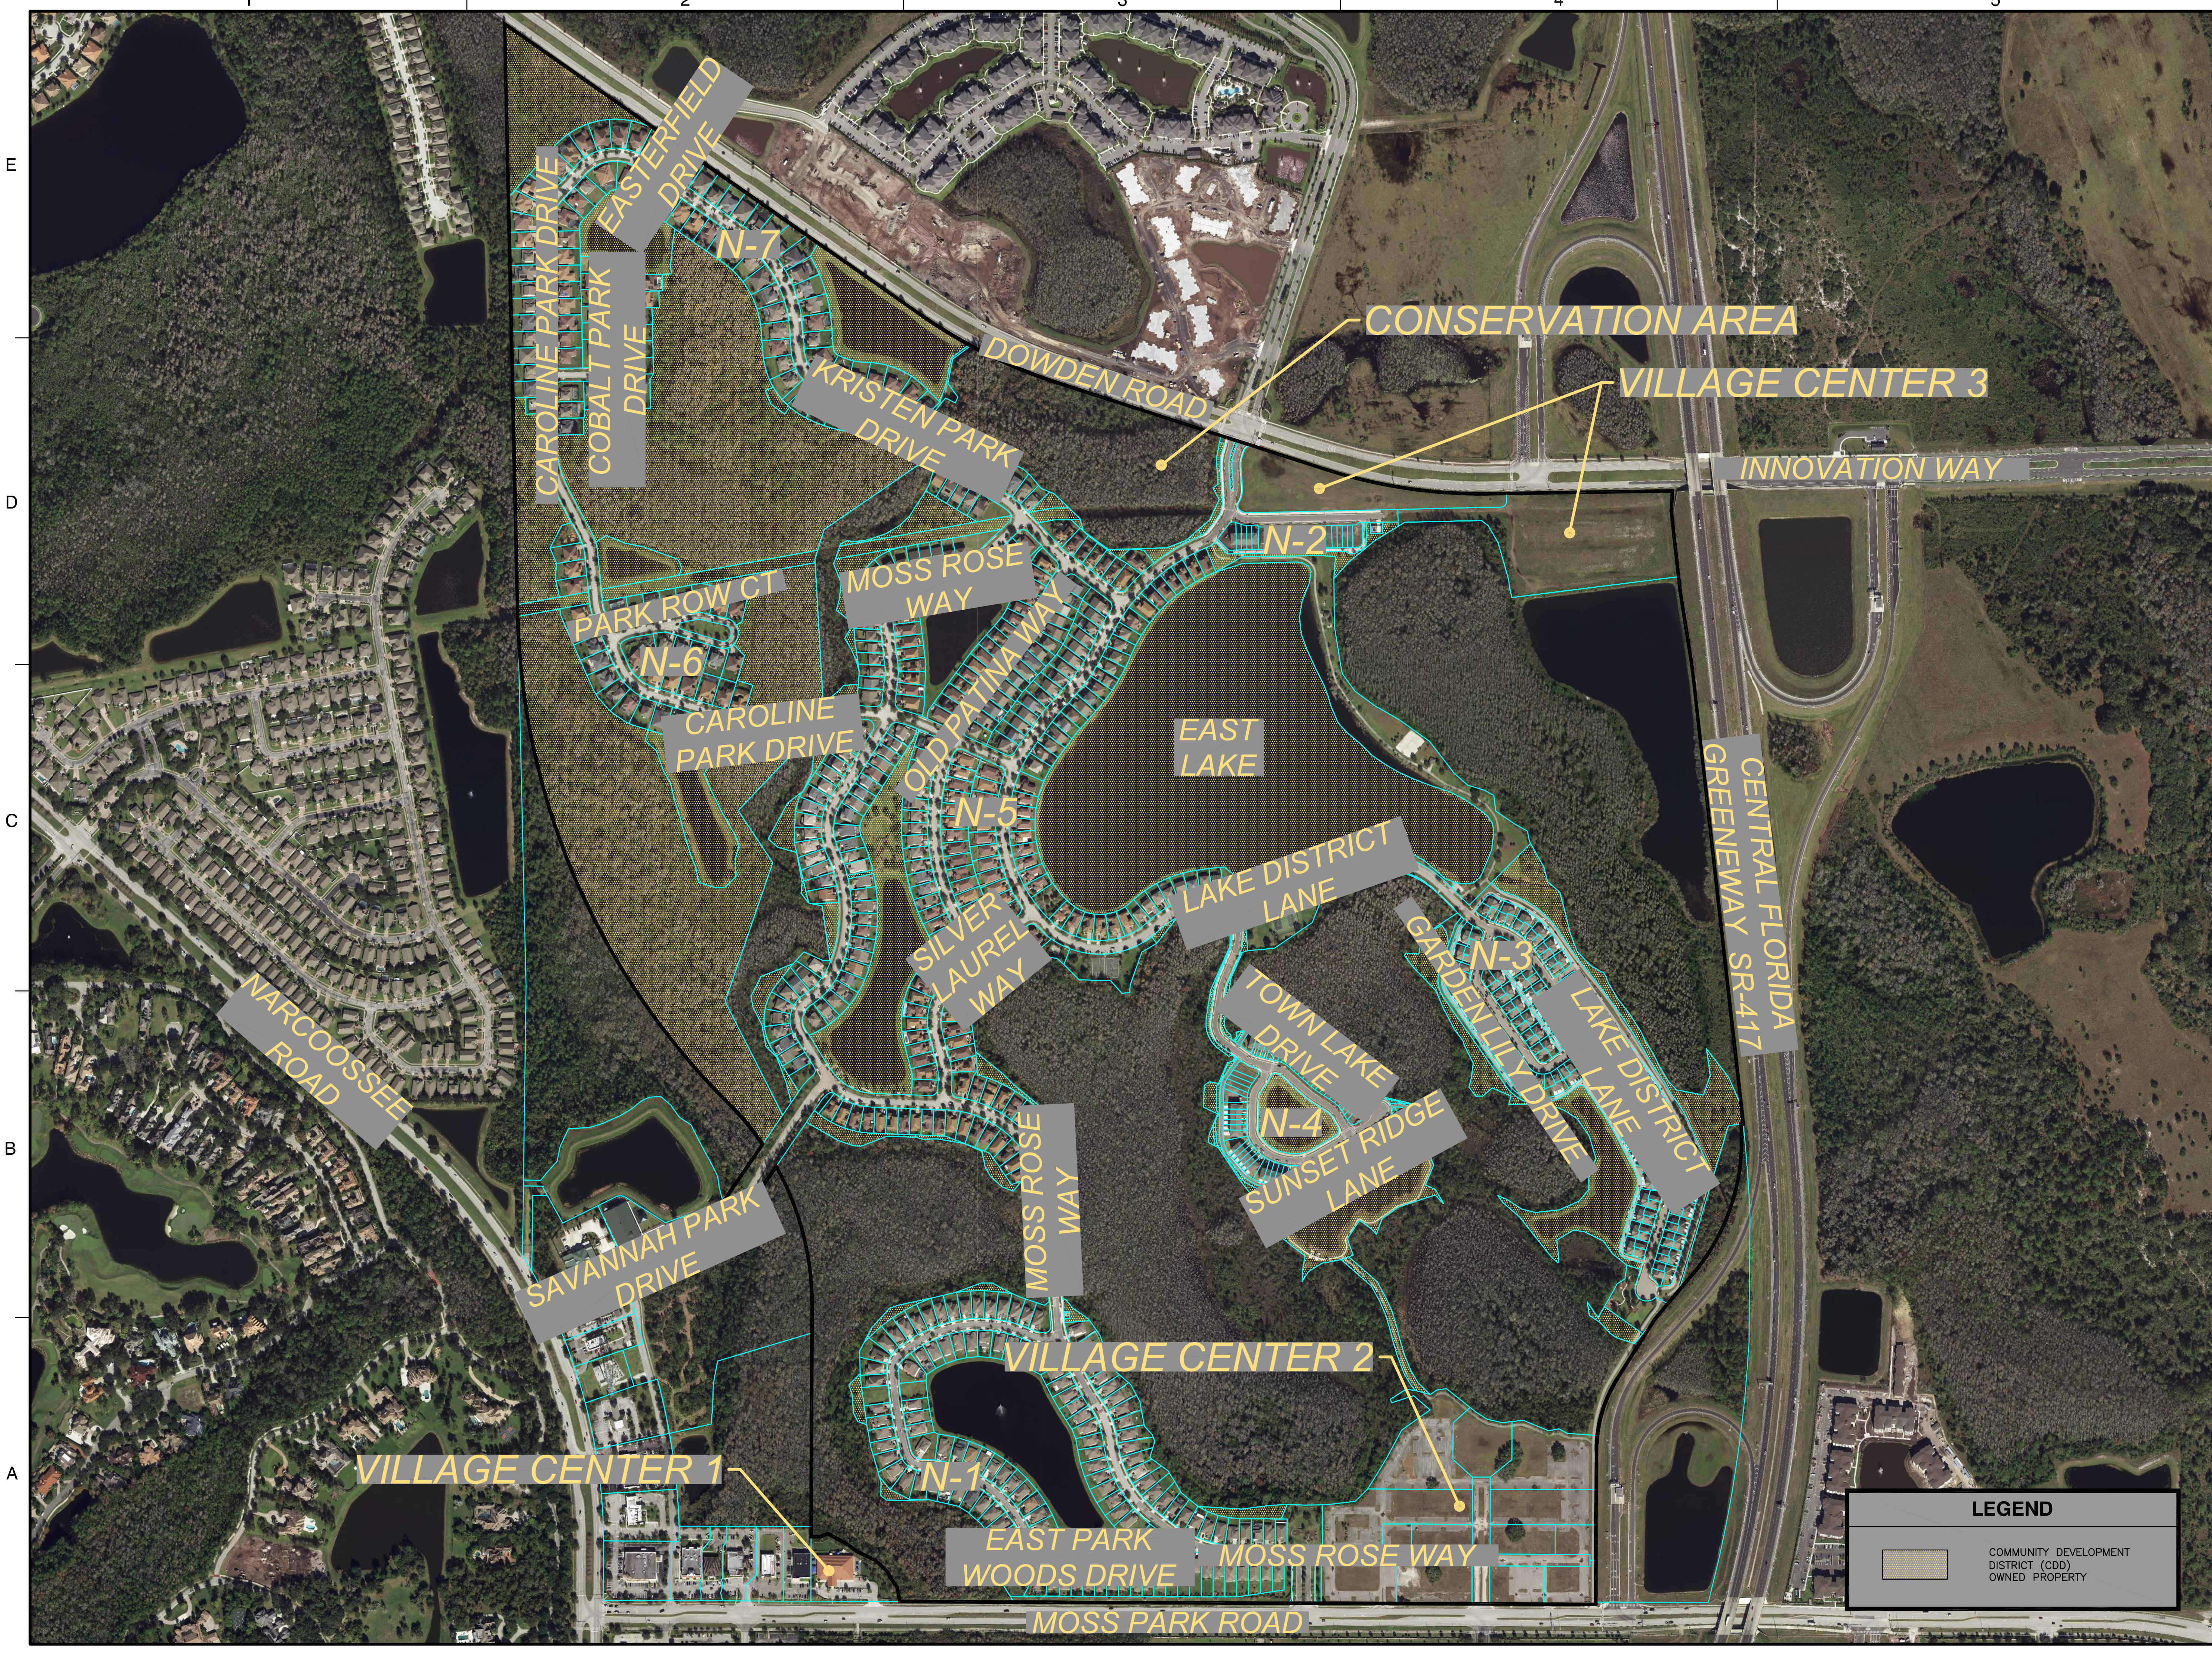

**EAST PARK CDD
OWNERSHIP MAP**
CDD OWNERSHIP MAP
ORANGE COUNTY, FL

SEAL

**NOT FOR
CONSTRUCTION**

KEY PLAN

No.	DATE	BY	Description
A	11/22/17		ISSUED FOR REVIEW

REVISIONS

DRAWN BY: HMP

APPROVED BY: RMD

CHECKED BY: RMD

DATE: _____

TITLE: _____

**OVERALL
SITE PLAN**

PROJECT NO. 50089189

C-1

SHEET NO.

LEGEND

- COMMUNITY DEVELOPMENT DISTRICT (CDD) OWNED PROPERTY